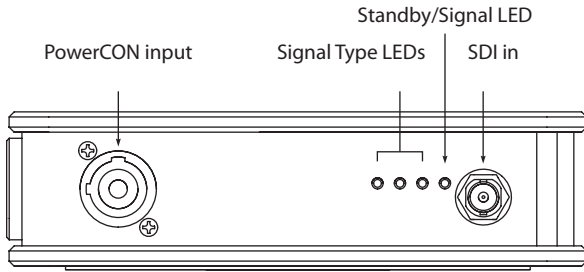

## Features

- ✓ **Integrated power supply** with locking PowerCON connector. Never rely on a cluster of wall-warts again.
- ✓ **Built-in convenience 120V** outlet to power nearby projector, TV, laptop, small video projector... Power bar to power both the converter and device not required anymore.
- ✓ **Magnetic stacking system** and non-skid rubber pad. Saves at least 10 gaffer tape rolls a year.
- ✓ **Multiple mounting options:** C-Clamp, wall-mount adapter, LCD mount adapter and belt adaptor.
- ✓ **Rugged, Tour-ready and aesthetic enclosure:** The sexiest widget in your tool box, that will keep looking good for years to come.
- ✓ **Plug-n-play operation**; No dials, switches, buttons or menus to fumble with: It just works.
- ✓ Clear and ample status **LED indicators** for quick troubleshooting.
- ✓ **Easy on-the-field identification** with unique color and alphabetic coding system.
- ✓ All outputs **fully relocked and amplified**.
- ✓ Proudly designed and assembled **in Canada**.