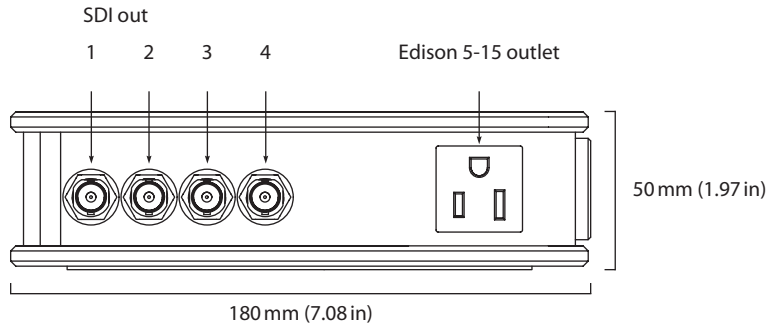

Connections

Video Input	3G/HD/SD SDI BNC
Video Output	4 x 3G/HD/SD SDI BNC

Supported Signals

3G Format Support	1080p50, 1080p59.94, 1080p60.
HD Format Support	720p50, 720p59.94, 720p60, 1080i50, 1080i59.94, 1080i60, 1080p23.98, 1080PsF23.98, 1080p24, 1080PsF24, 1080p25, 1080PsF25, 1080p29.97, 1080PsF29.97, 1080p30, 1080PsF30
SD Format Support	525/23.98 NTSC, 525/29.97 NTSC.625/25 PAL.
SDI Video Sampling	4:2:2 and 4:4:4
SDI Audio Sampling	Sample rate of 48 kHz and 24 bit.
SDI Color Space	YUV and RGB
SDI Auto Switching	Automatically detects incoming signal format.

Physical Specifications

Height	50 mm (1.97 in)
Depth	180 mm (7.08 in)
Width	107 mm (4.21 in)
Weight	1 kg (2.2 lbs)