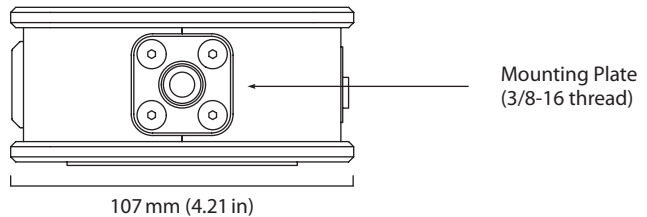

Environmental Specifications

Relative Humidity	0% to 90% non-condensing

Power Requirements

Power Supply	Built-in power supply PowerCON input Edison Nema 5-15 output
Power Consumption	25 W
Operational Voltage Range	90-125 V 90-250V also available (with PowerCON True1)
Courtesy Outlet	Max 10A, same voltage as input

In the box

- xVision converter SDI DA 1:4
- Edison to PowerCON (1m)

Certification

This device complies with the following international standards	CAN/CSA-C22.2 NO. 60950-1-07 UL 60950-1 FCC Part 15 Class A

Ordering information

TXVV-HDMI2SDI	xVision HDMI to SDI converter
TXVV-SDI2HDMI	xVision SDI to HDMI converter
TXVV-SDIDA	xVision SDI Distribution Amplifier (4 outputs)
TXVV-SDI2AUDIO	xVision SDI Audio DeEmbedder

XVV-CC1	xVision Video Converter Carrying Case for 1 unit
XVV-CC2	xVision Video Converter Carrying Case for 2 units
XVV-CC3	xVision Video Converter Carrying Case for 3 units